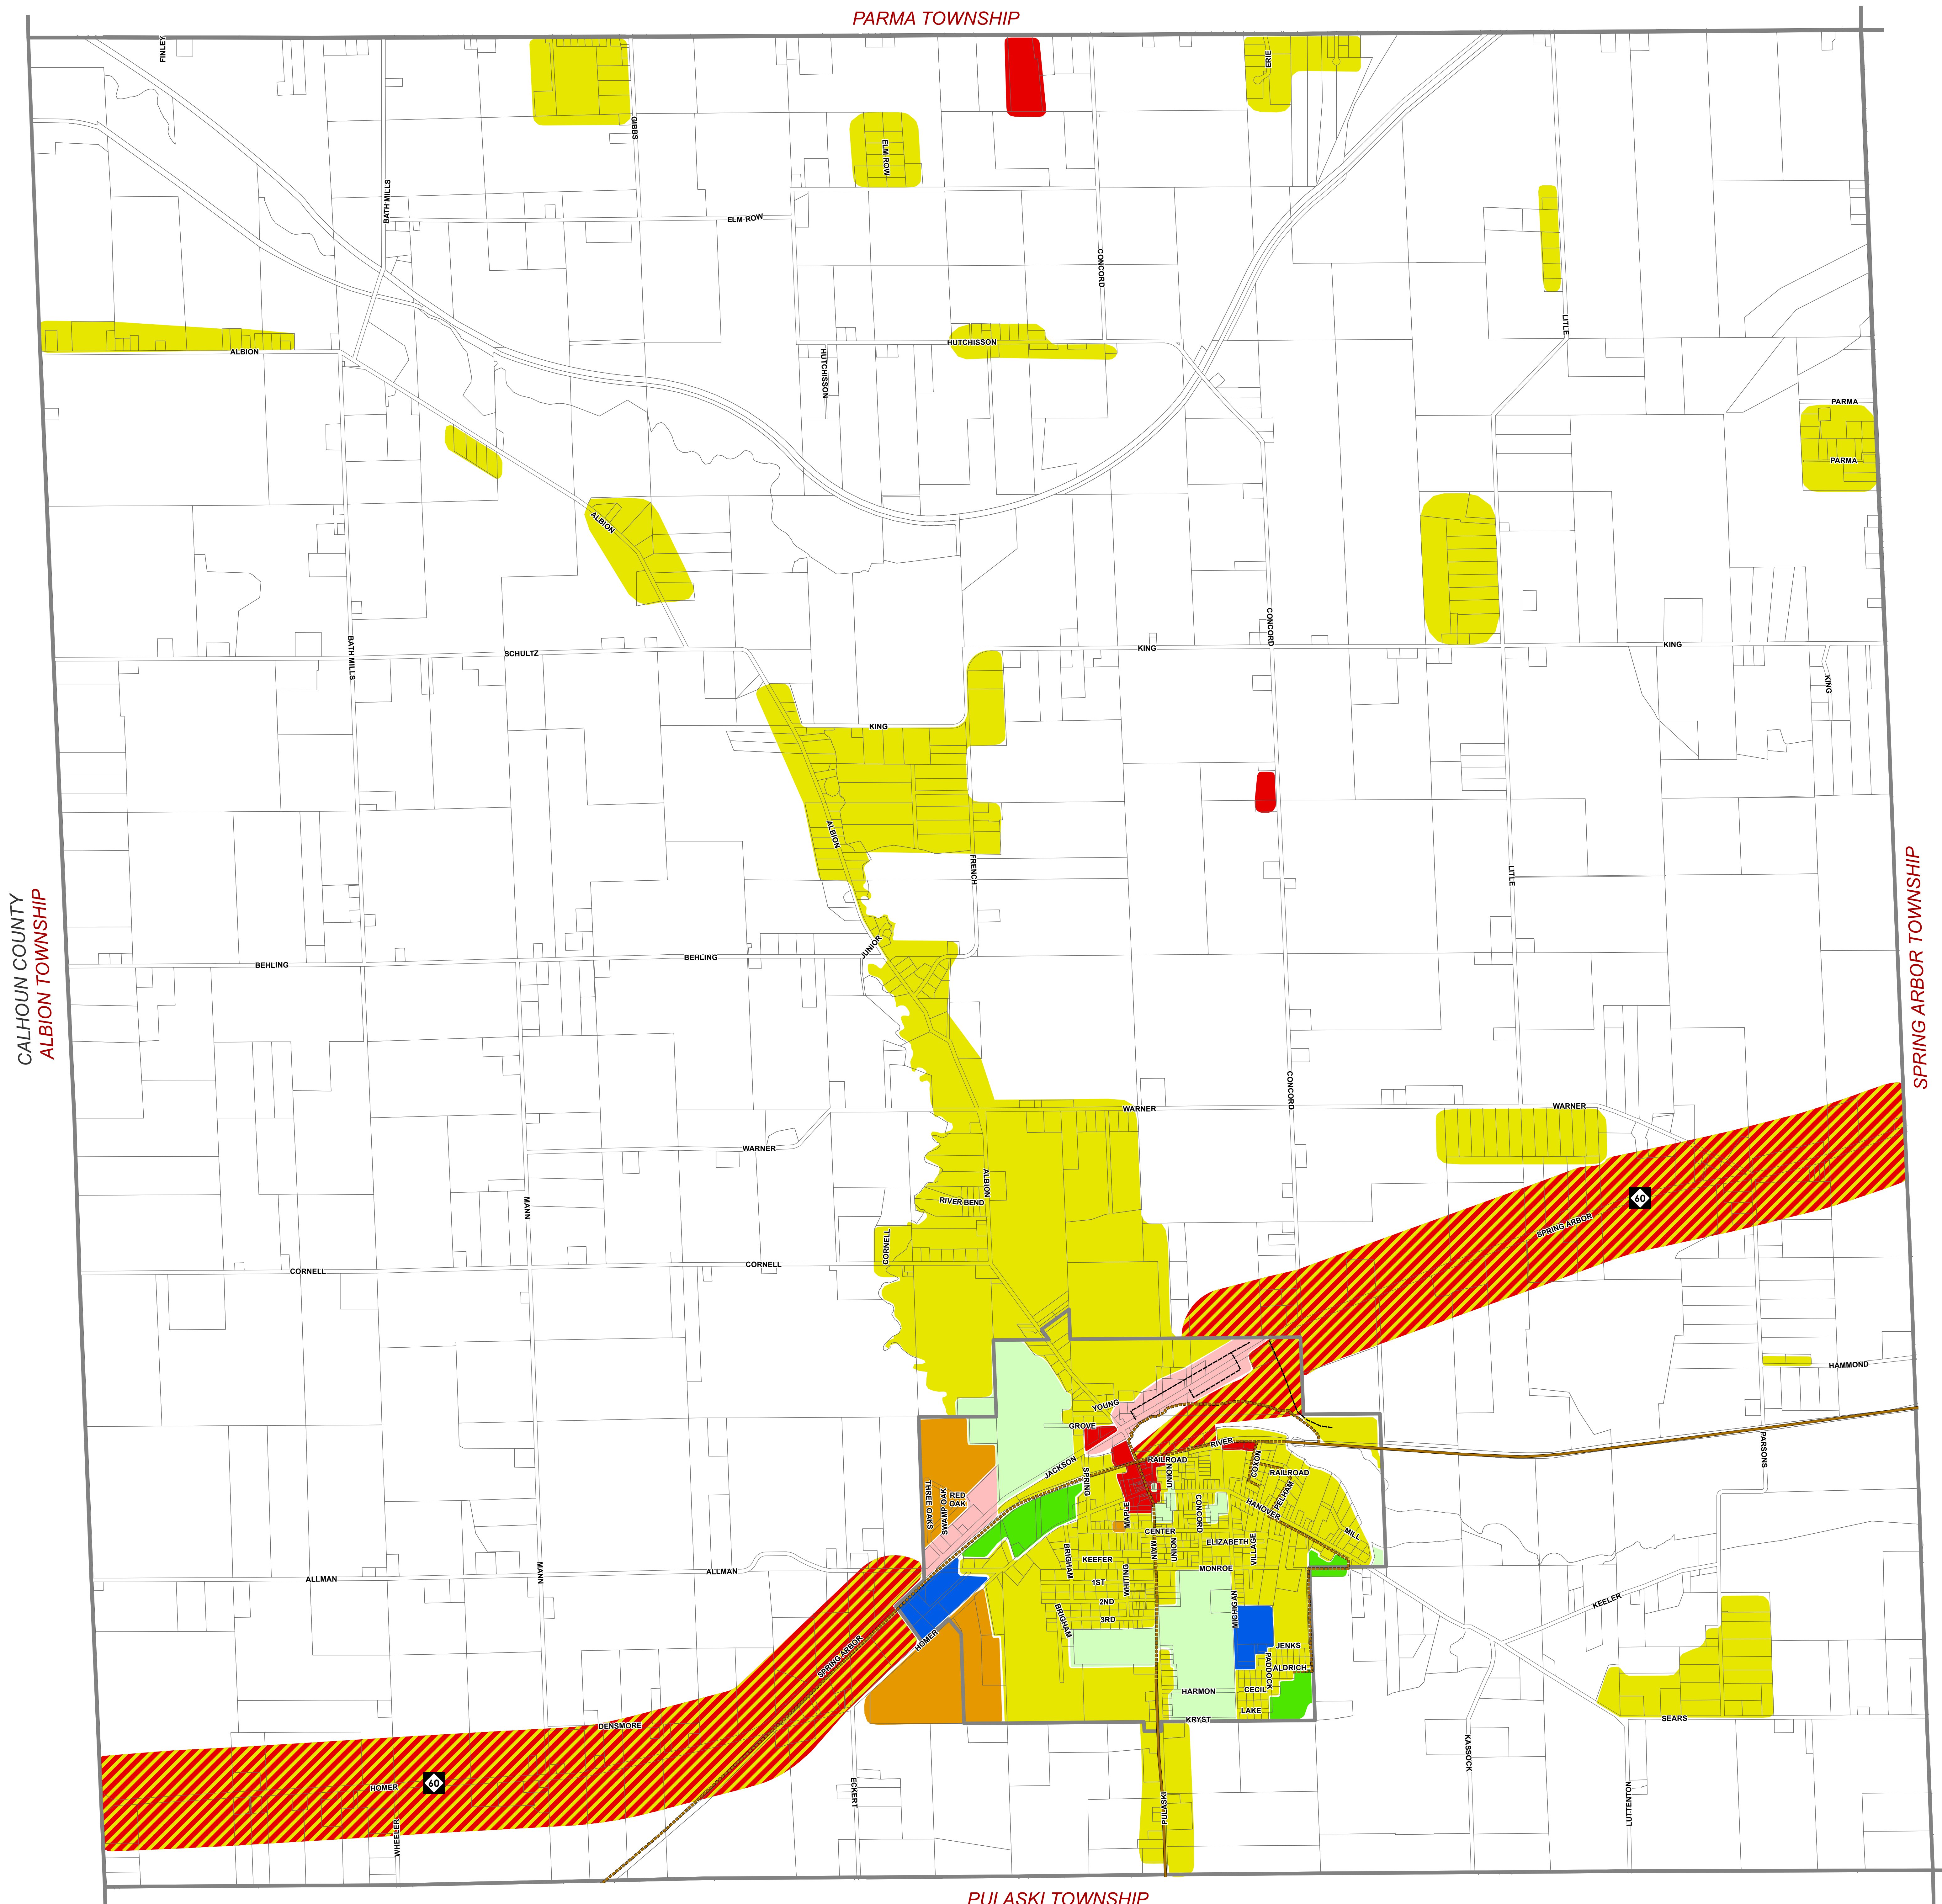

CONCORD AREA

Jackson County, Michigan

DRAFT FUTURE LAND USE PLAN

- AGRICULTURAL
- LOW-DENSITY RESIDENTIAL
- MEDIUM-DENSITY RESIDENTIAL
- MIXED-USE (RES & COMM)
- GENERAL COMMERCIAL
- HIGHWAY COMMERCIAL
- LIGHT INDUSTRIAL
- INSTITUTIONAL
- PARKS & RECREATION
- PROPOSED STREETS
- EXISTING TRAILS
- PROPOSED TRAILS

Created on: August 27, 2019